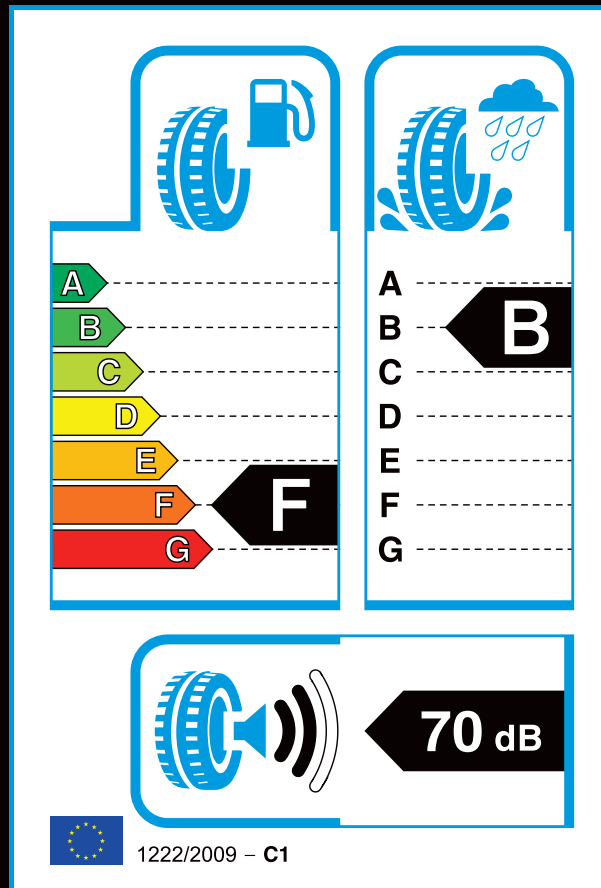

GREENACE AG02

165/60R14 75L

AEOLUS TYRES
Technology Meets Performance