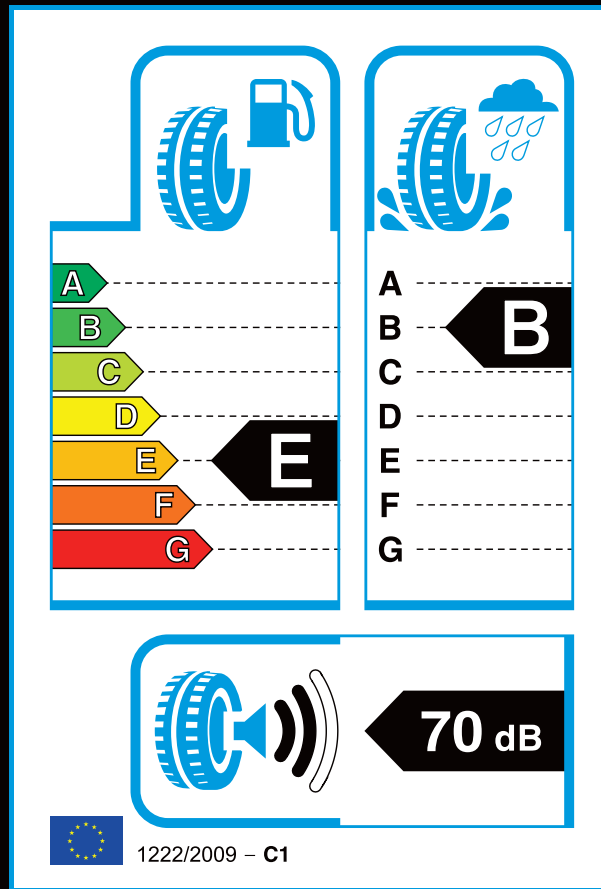

# GREENACE AG02

165/70R13 XL 83T

**AEOLUS TYRES**  
*Technology Meets Performance*