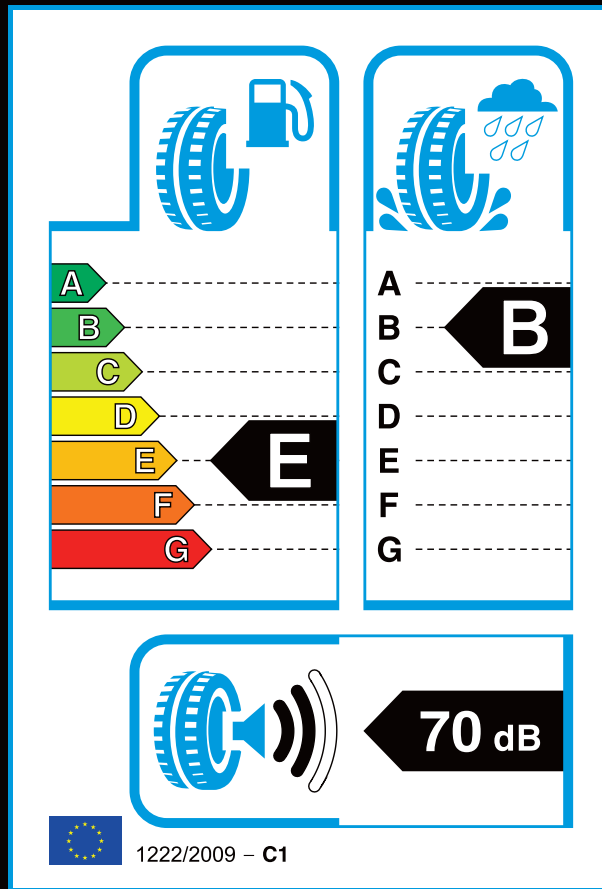

PRECISIONACE AH01

205/65R15 94H

AEOLUS TYRES
Technology Meets Performance