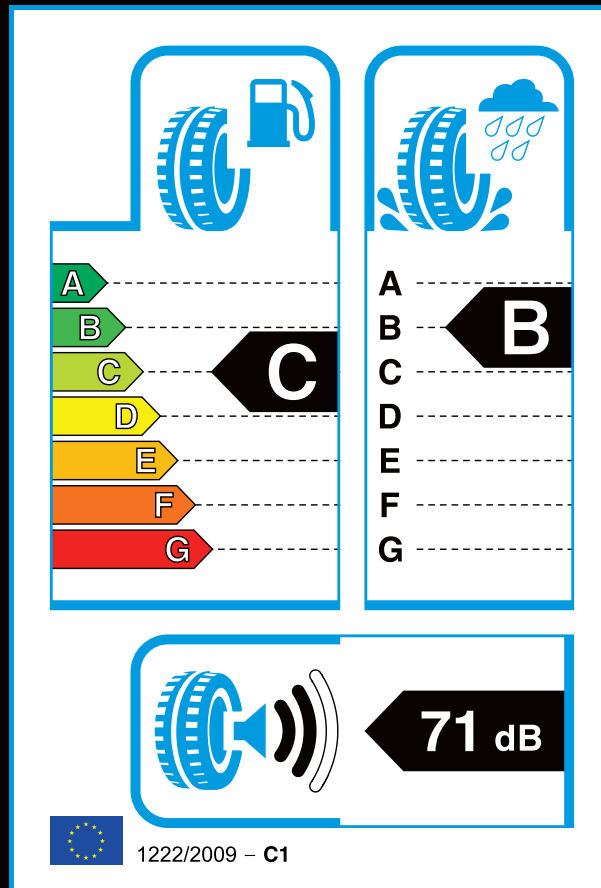

# PRECISIONACE AH01

215/50R17 91V

**AEOLUS TYRES**  
*Technology Meets Performance*