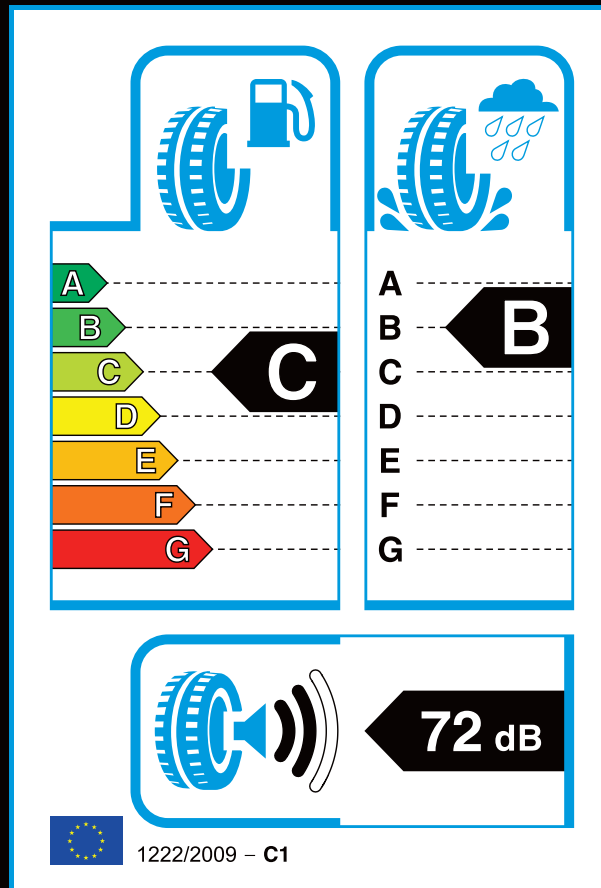

STEERINGACE AU01

225/50R17 XL 98W

AEOLUS TYRES
Technology Meets Performance