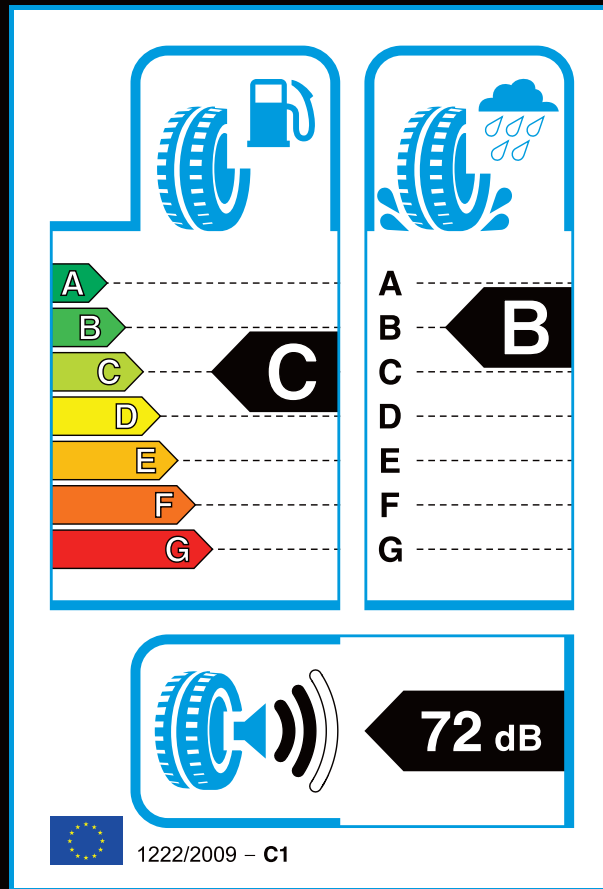

STEERINGACE AU01

235/60ZR18 XL 107Y

AEOLUS TYRES
Technology Meets Performance