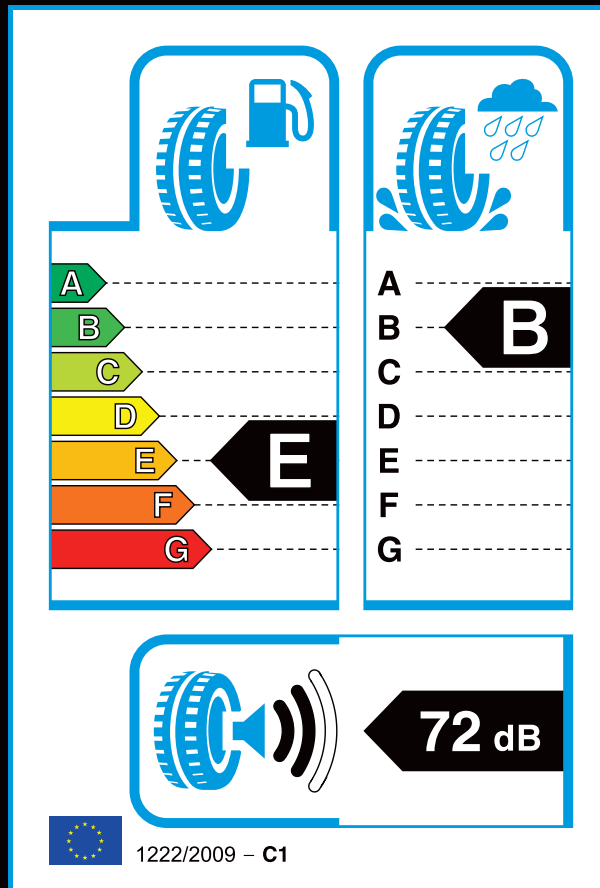

STEERINGACE AU01

245/35ZR19 89W

AEOLUS TYRES
Technology Meets Performance